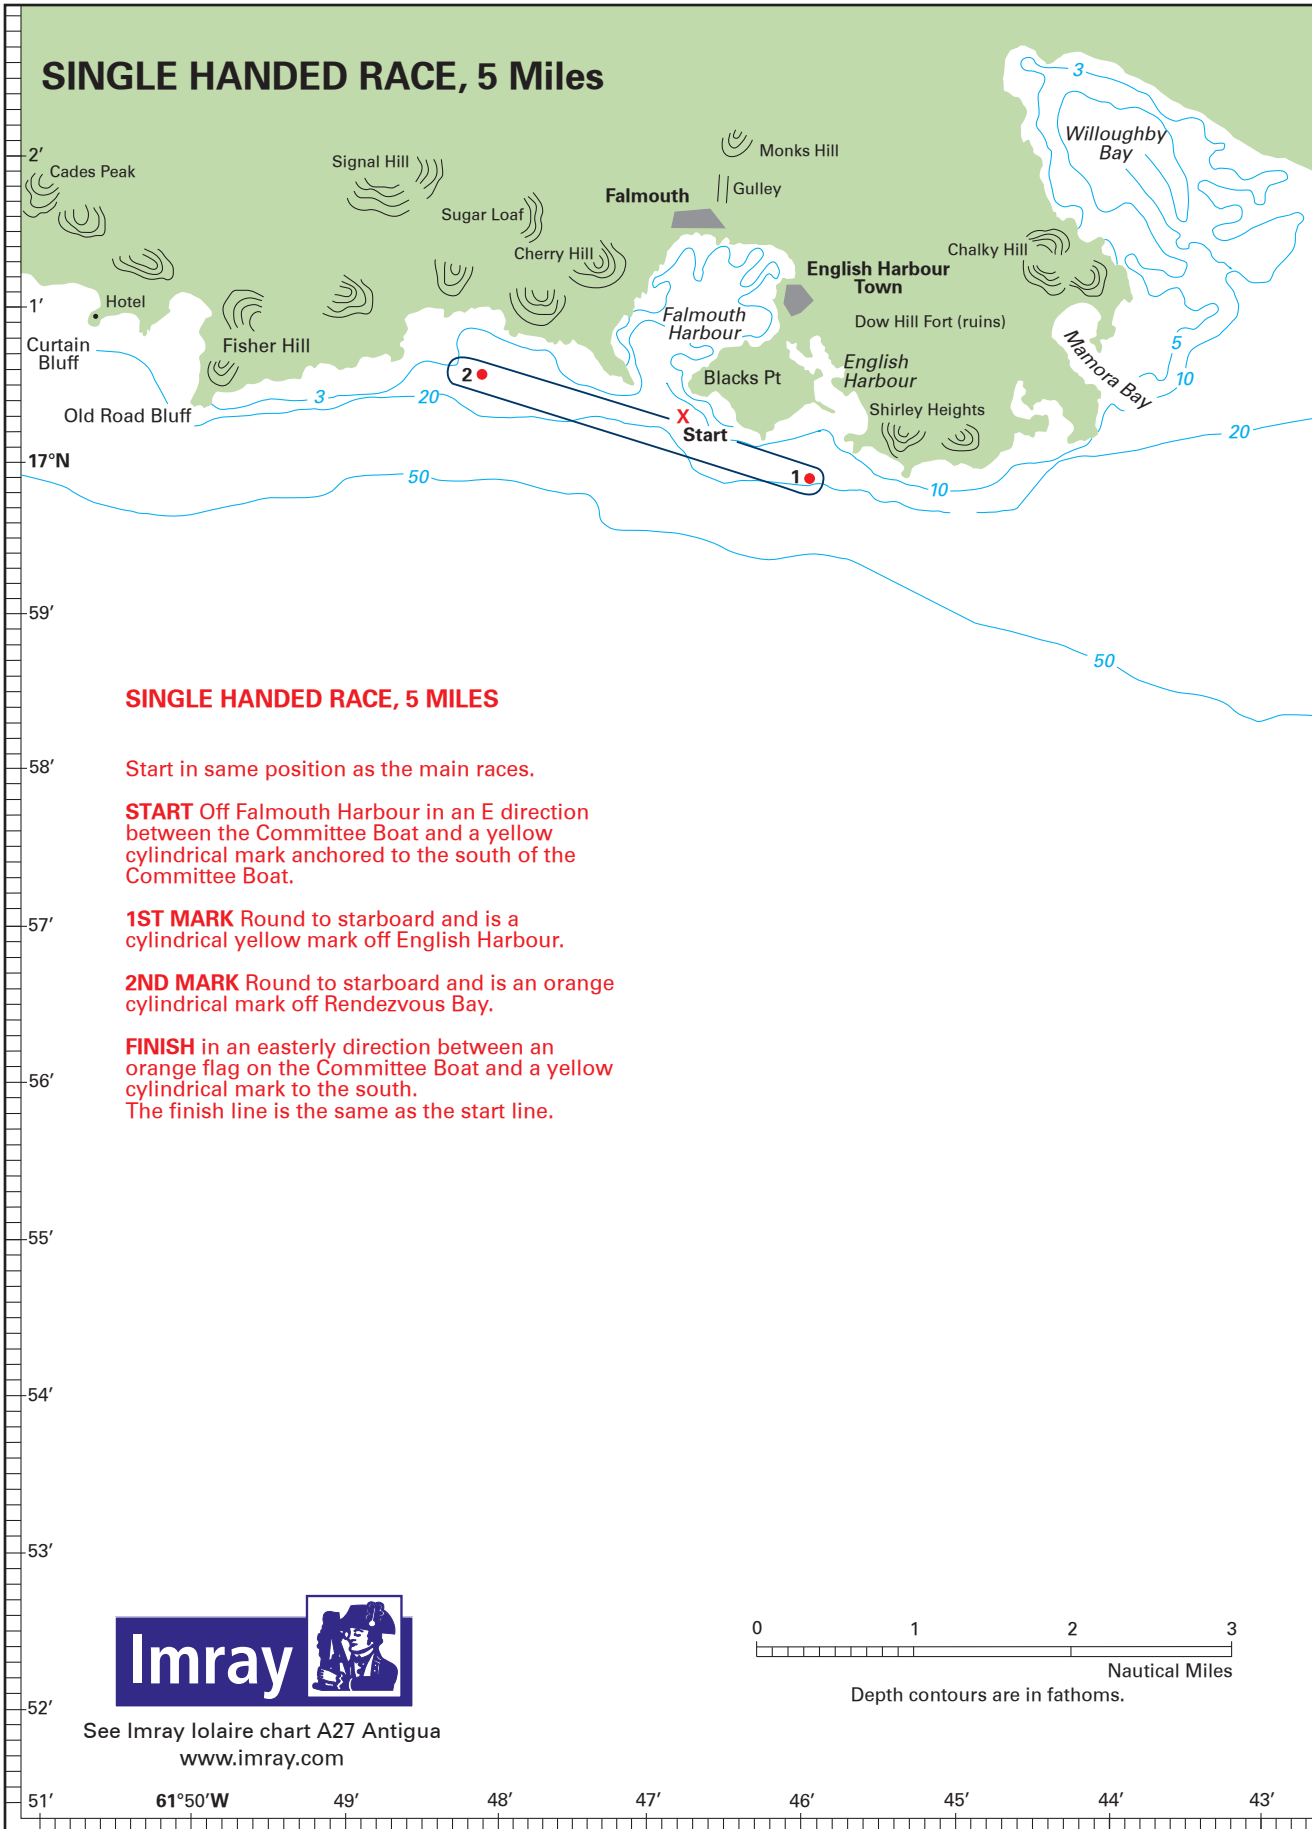

# SINGLE HANDED RACE, 5 Miles

## SINGLE HANDED RACE, 5 MILES

Start in same position as the main races.

**START** Off Falmouth Harbour in an E direction between the Committee Boat and a yellow cylindrical mark anchored to the south of the Committee Boat.

**1ST MARK** Round to starboard and is a cylindrical yellow mark off English Harbour.

**2ND MARK** Round to starboard and is an orange cylindrical mark off Rendezvous Bay.

**FINISH** in an easterly direction between an orange flag on the Committee Boat and a yellow cylindrical mark to the south. The finish line is the same as the start line.

See Imray lolaire chart A27 Antigua  
[www.imray.com](http://www.imray.com)

61°50'W      49'      48'      47'      46'      45'      44'      43'