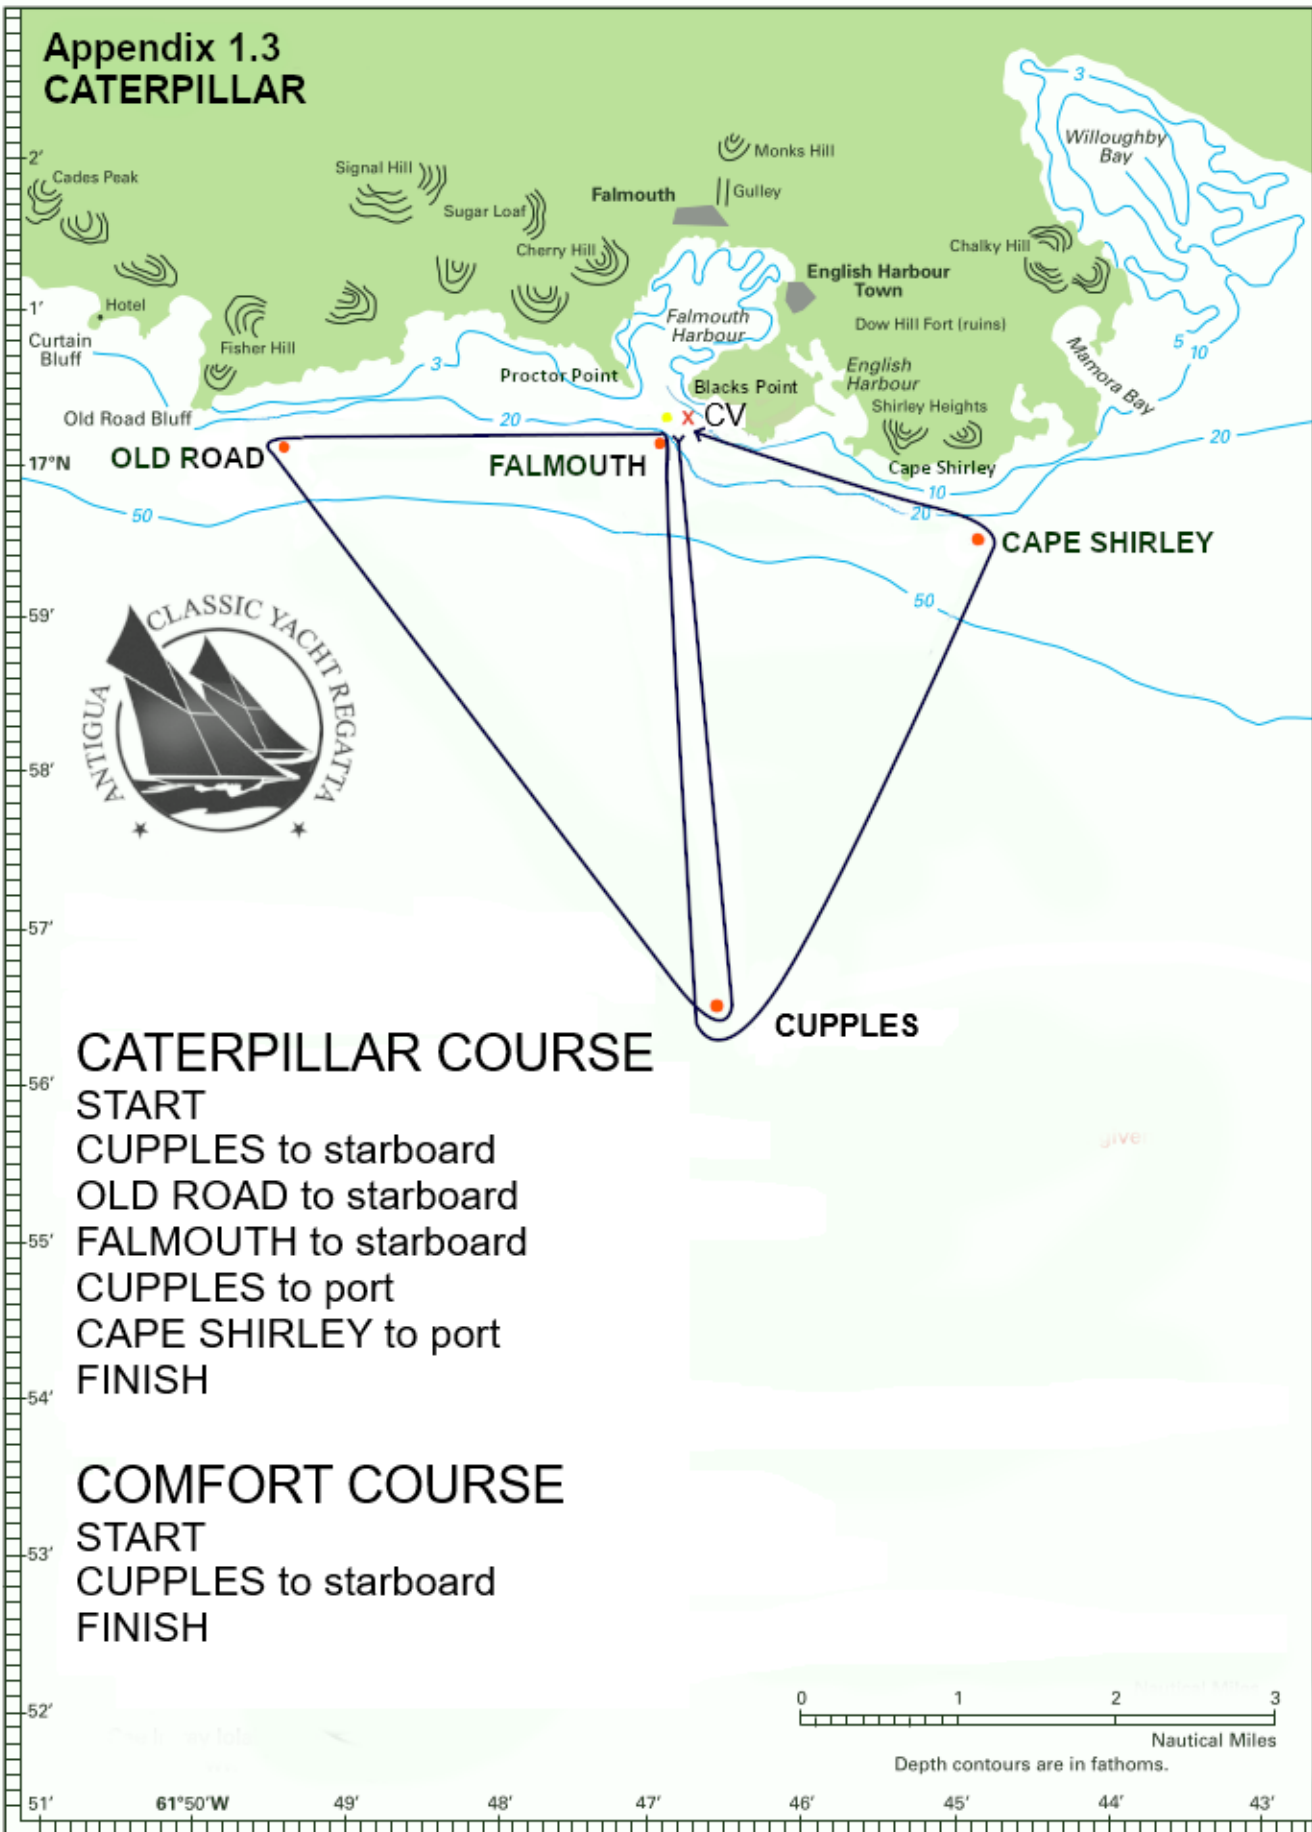

# Appendix 1.3 CATERPILLAR

## CATERPILLAR COURSE

- START
- CUPPLES to starboard
- OLD ROAD to starboard
- FALMOUTH to starboard
- CUPPLES to port
- CAPE SHIRLEY to port
- FINISH

## COMFORT COURSE

- START
- CUPPLES to starboard
- FINISH

Depth contours are in fathoms.