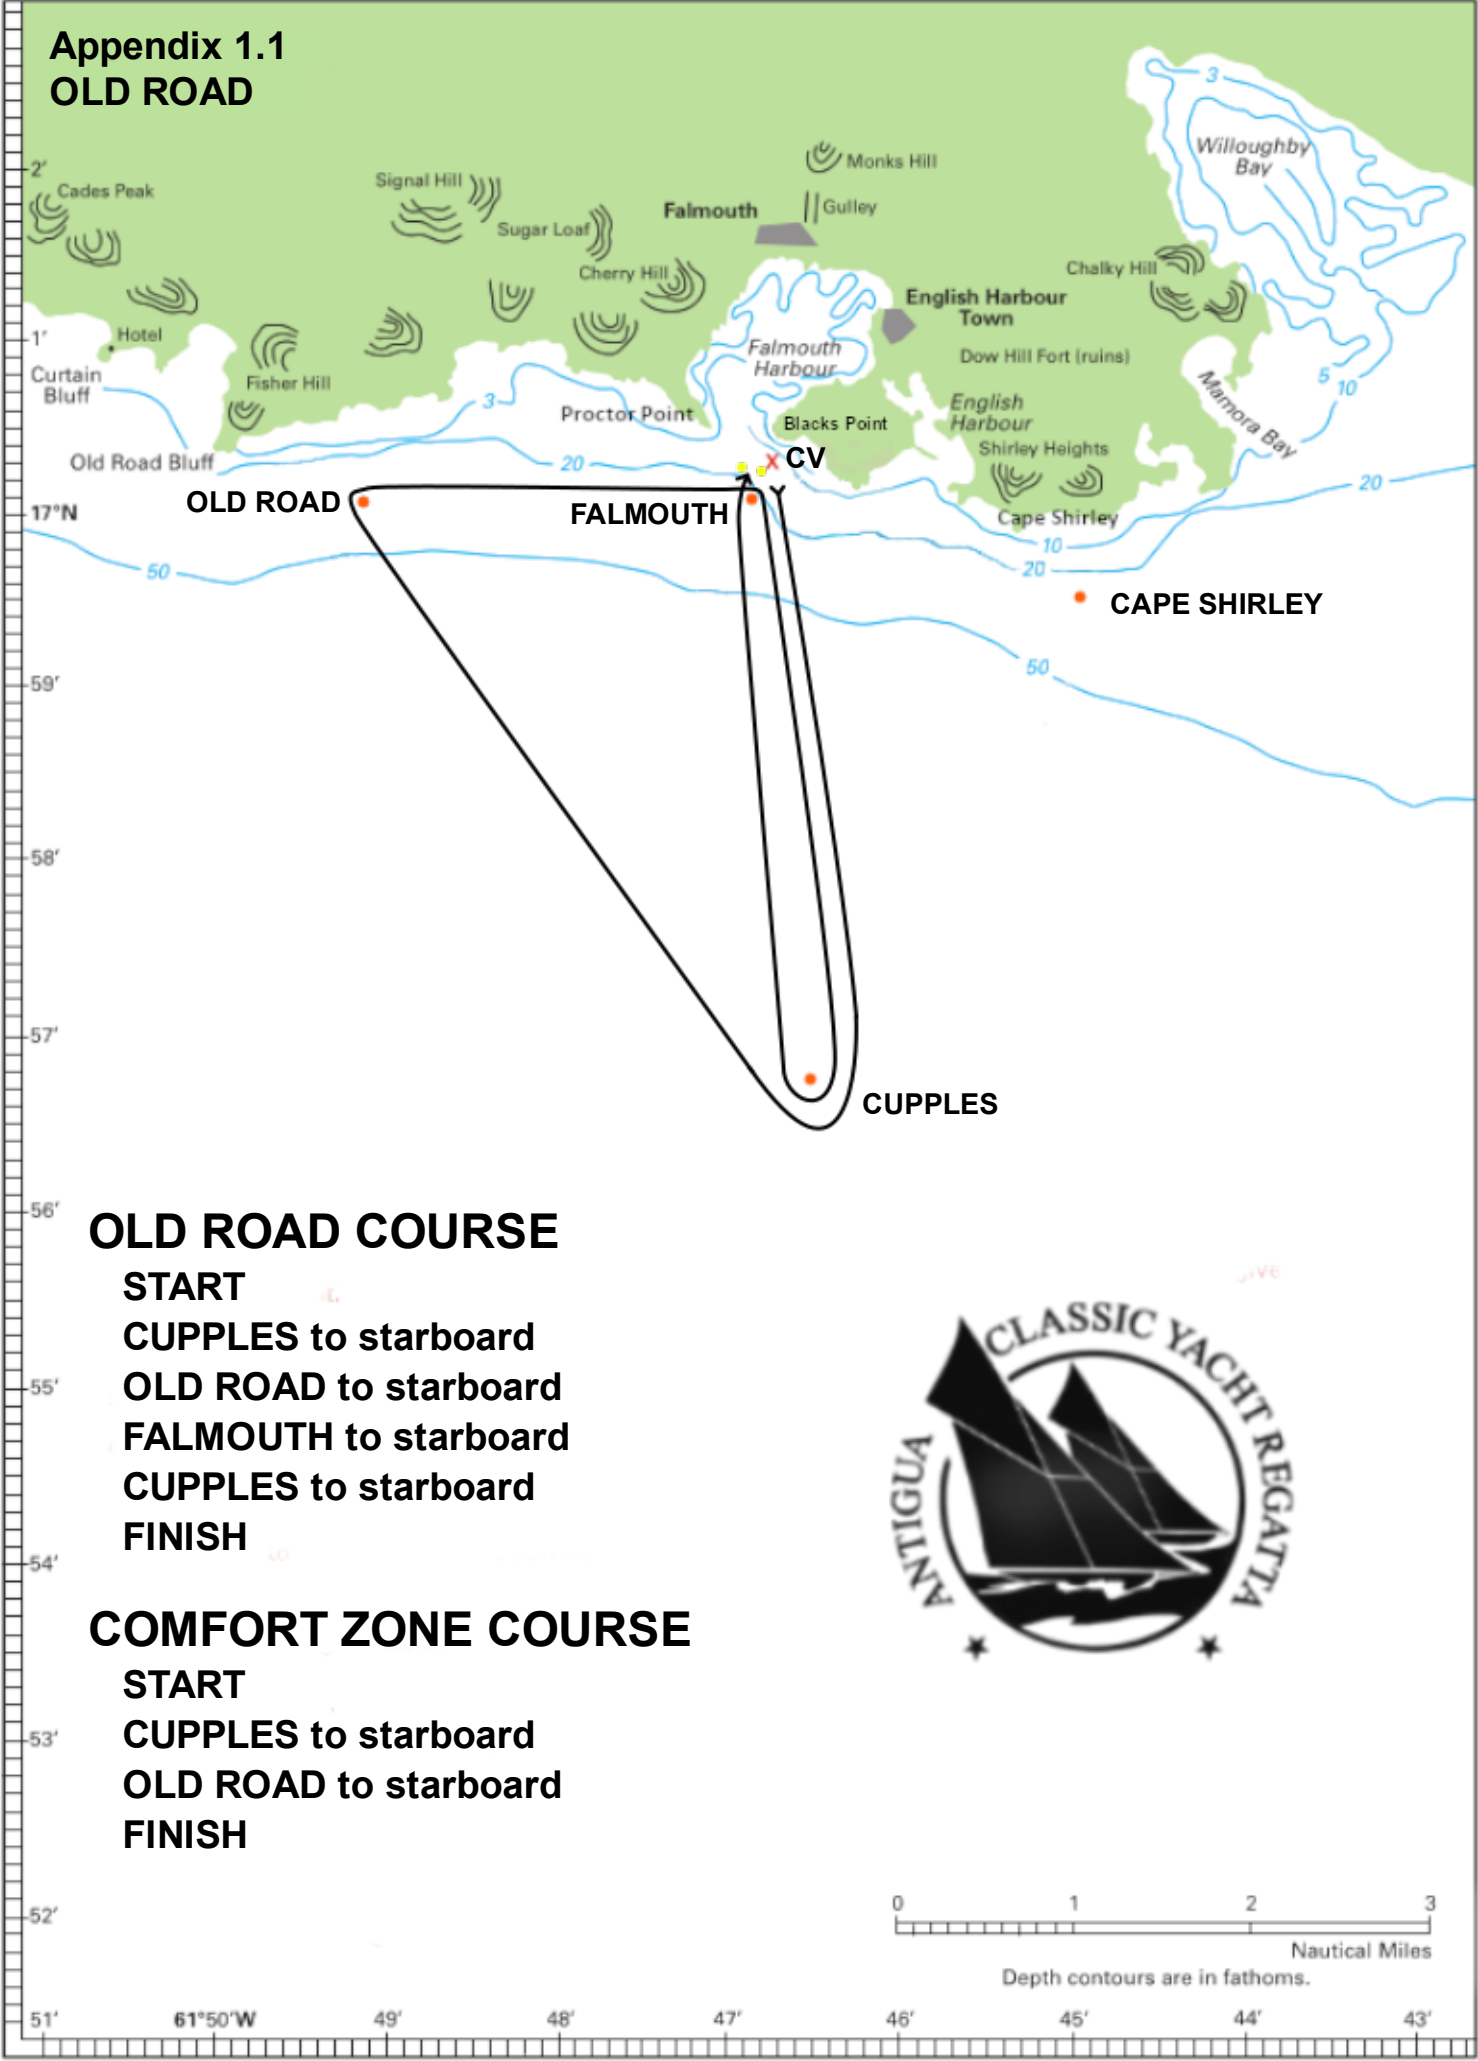

# Appendix 1.1 OLD ROAD

**OLD ROAD COURSE**  
**START**  
**CUPPLES to starboard**  
**OLD ROAD to starboard**  
**FALMOUTH to starboard**  
**CUPPLES to starboard**  
**FINISH**

**COMFORT ZONE COURSE**  
**START**  
**CUPPLES to starboard**  
**OLD ROAD to starboard**  
**FINISH**